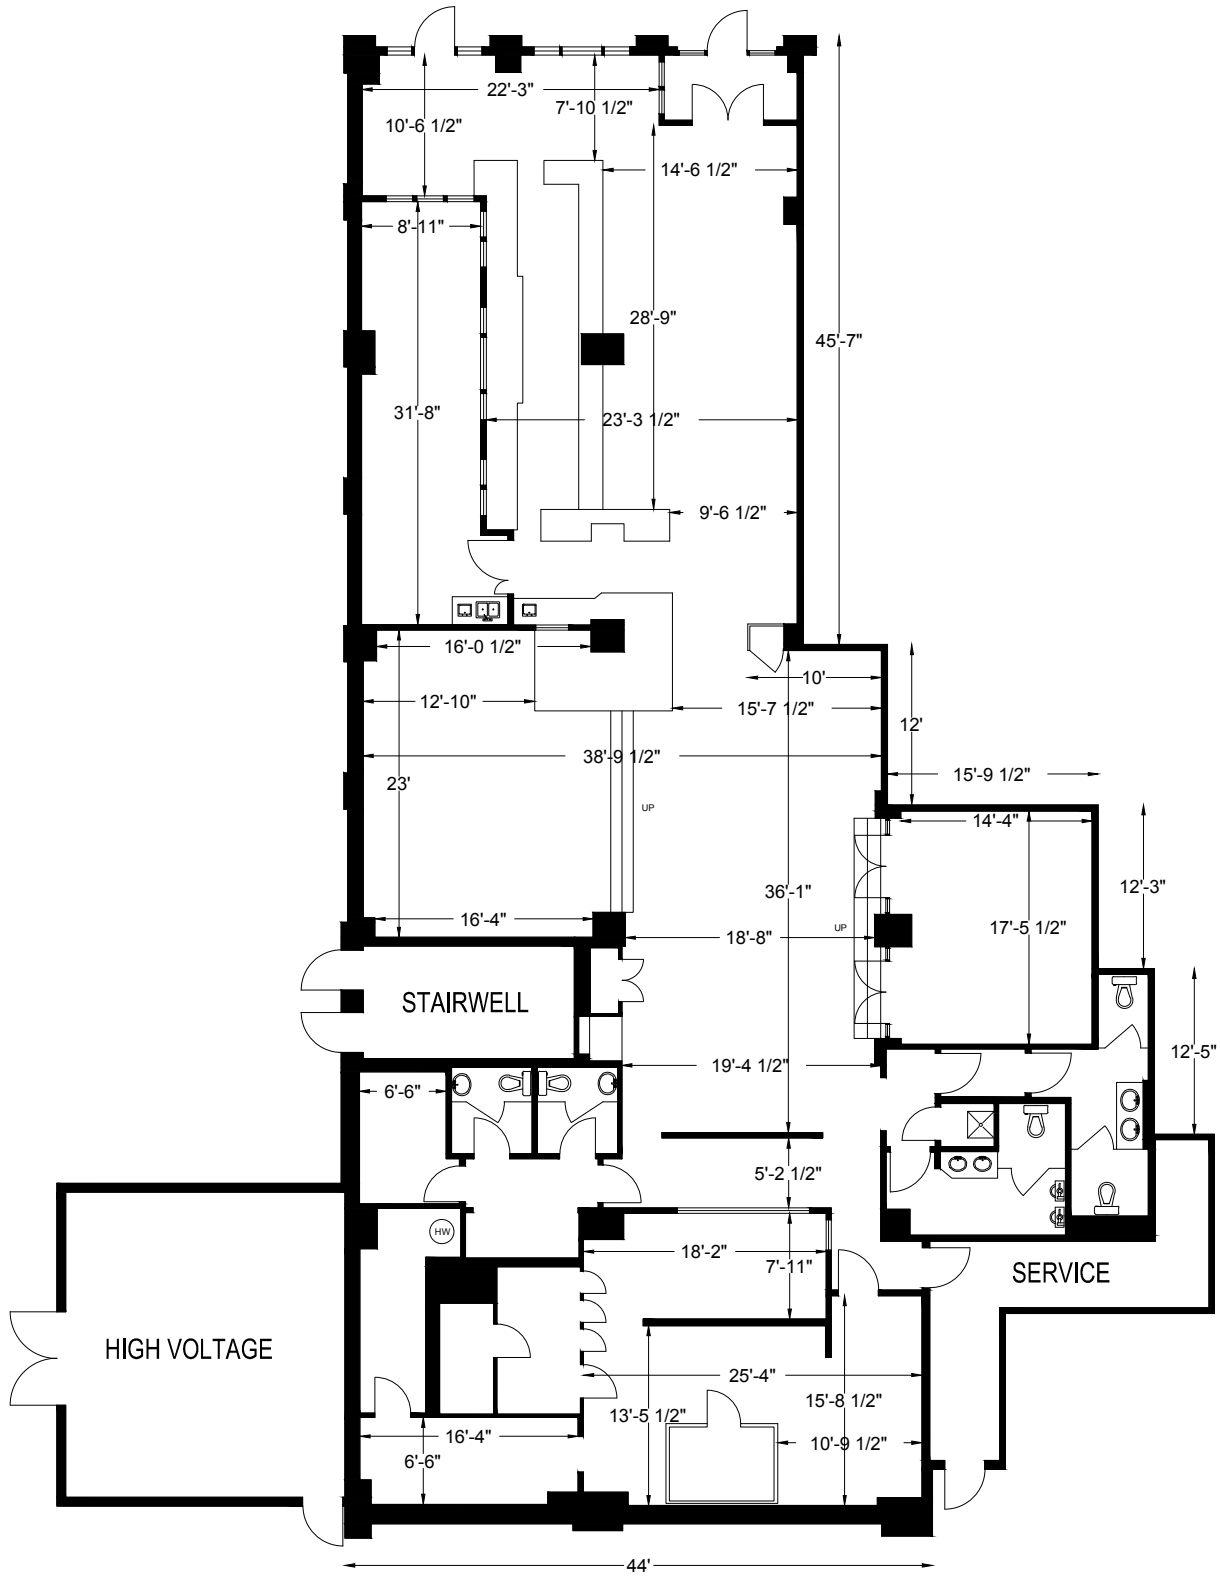

SAMPLE RETAIL DRAWINGS

PREPARED BY:

LOCATION:

<http://www.measurex.ca>

PREPARED FOR:

DATE:

FILE:

SCALE:

SCALE:

SAMPLE RETAIL DRAWING

PREPARED BY:

LOCATION:

PREPARED FOR:

MEASURE

<http://www.measurex.ca>

DATE:

FILE:

SCALE:

6,451 SF (RENTABLE)

SAMPLE RETAIL DRAWING

PREPARED BY:

LOCATION:

<http://www.measurex.ca>

PREPARED FOR:

DATE:

FILE:

SCALE: