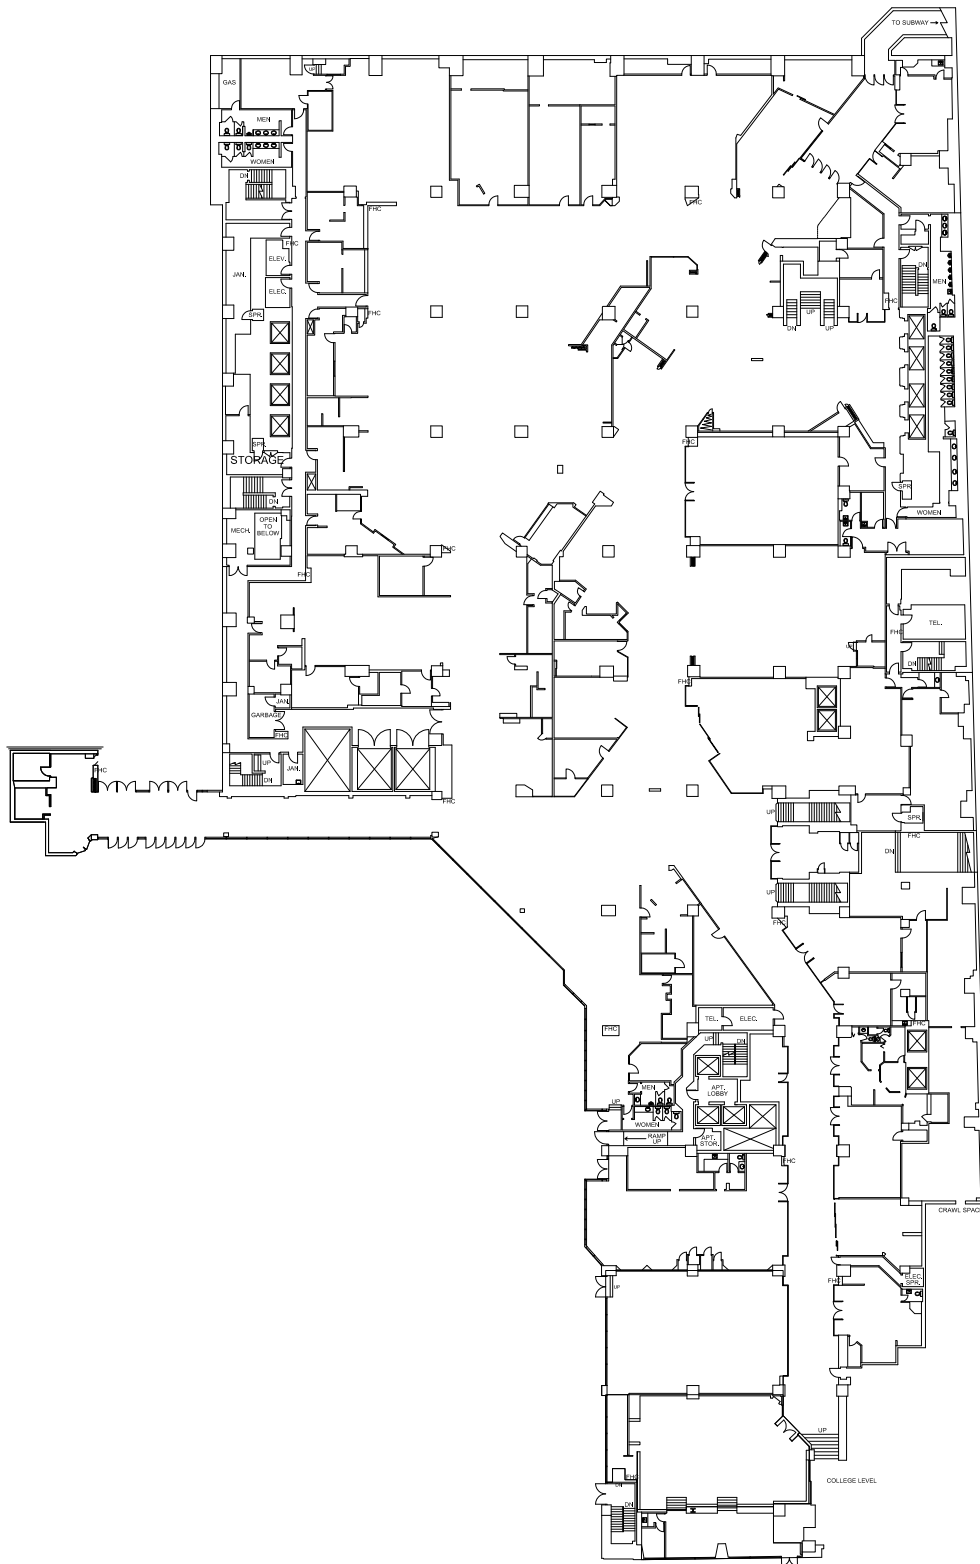

SAMPLE RETAIL DRAWING

PREPARED BY:

LOCATION:

PREPARED FOR:

MEASURE

<http://www.measurex.ca>

DATE:

FILE:

SCALE:

SAMPLE RETAIL DRAWING

PREPARED BY:

LOCATION:

PREPARED FOR:

MEASURE

<http://www.measurex.ca>

DATE:

FILE:

SCALE:

6,451 SF (RENTABLE)

SAMPLE RETAIL DRAWING

PREPARED BY:

LOCATION:

<http://www.measurex.ca>

PREPARED FOR: