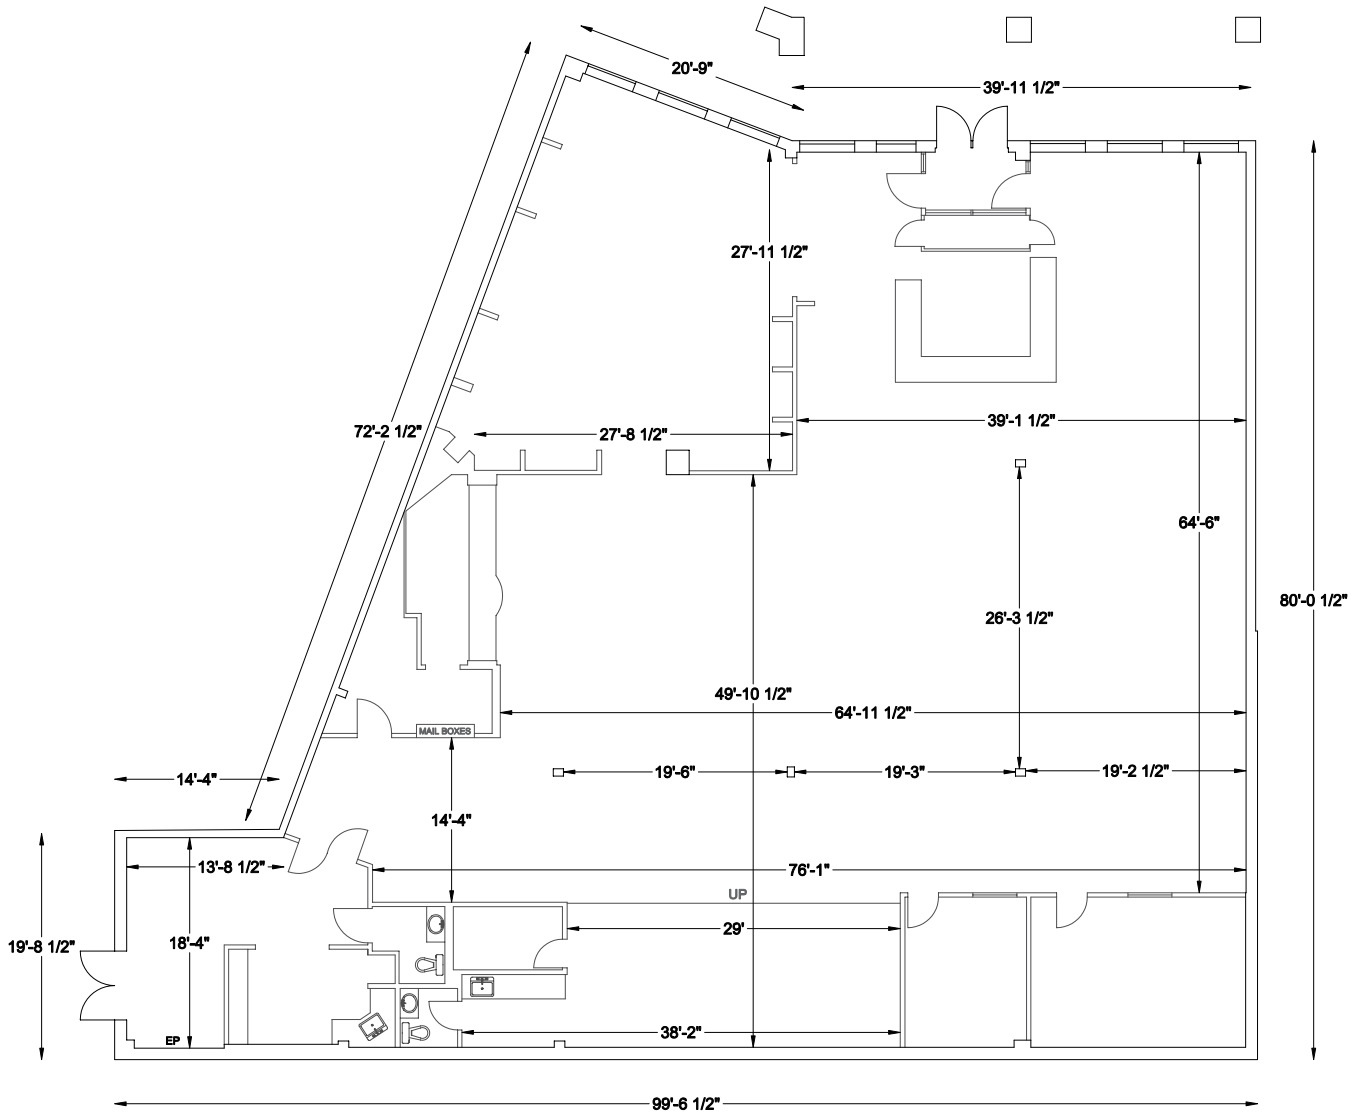

SCALE:

SAMPLE RETAIL DRAWING

PREPARED BY:

LOCATION:

PREPARED FOR:

MEASURE

<http://www.measurex.ca>

DATE:

FILE:

SCALE:

6,451 SF (RENTABLE)

SAMPLE RETAIL DRAWING

PREPARED BY:

LOCATION:

<http://www.measurex.ca>

PREPARED FOR:

DATE:

FILE:

SCALE: